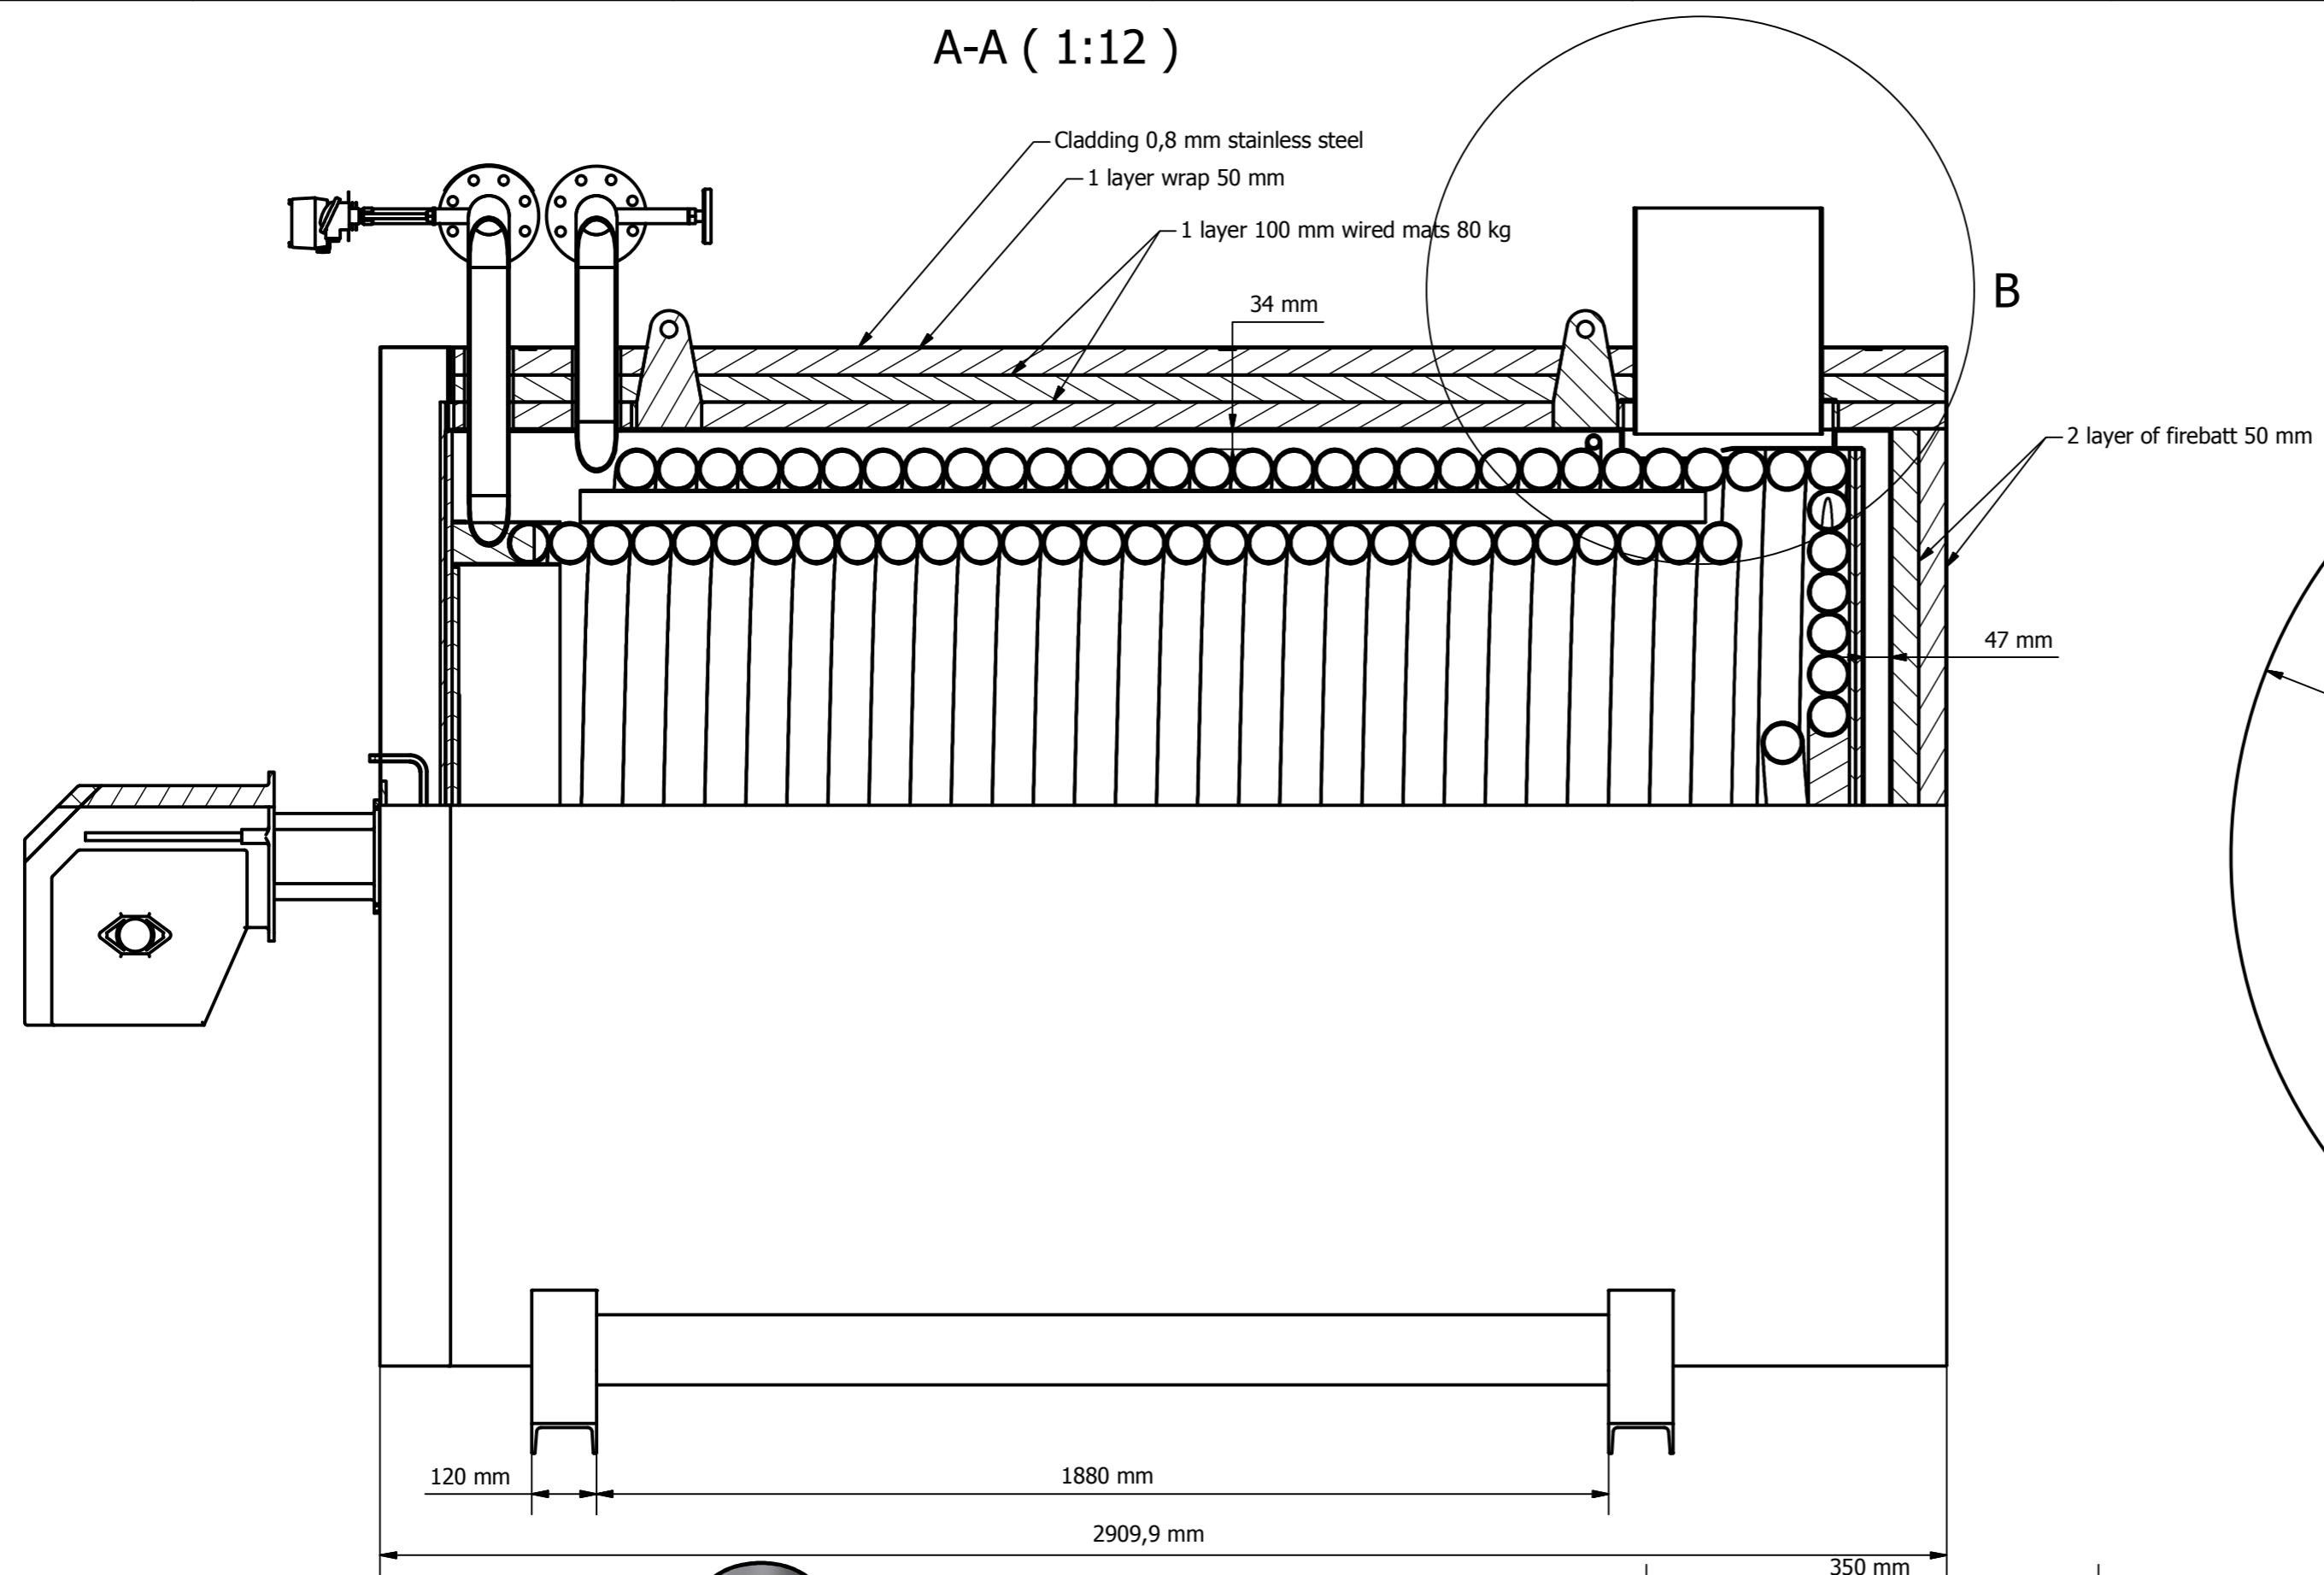

A-A ( 1:12 )

B ( 1 : 5 )

**AB&Co**  
**TT BOILERS**

Designed by LN	Date 20-03-2013	Checked by	Approved by	Date	Order No. VTO1000
AB&CO · TT BOILERS Copenhagen, Denmark			Sheet size A2		
This drawing is the property of AB&CO. It may not be used, copied or handed to any third party or otherwise disposed of without written permission from AB&CO.			Drawing no. STD-Assey-VTO1000-D40.idw Approval Drawing no. ---		