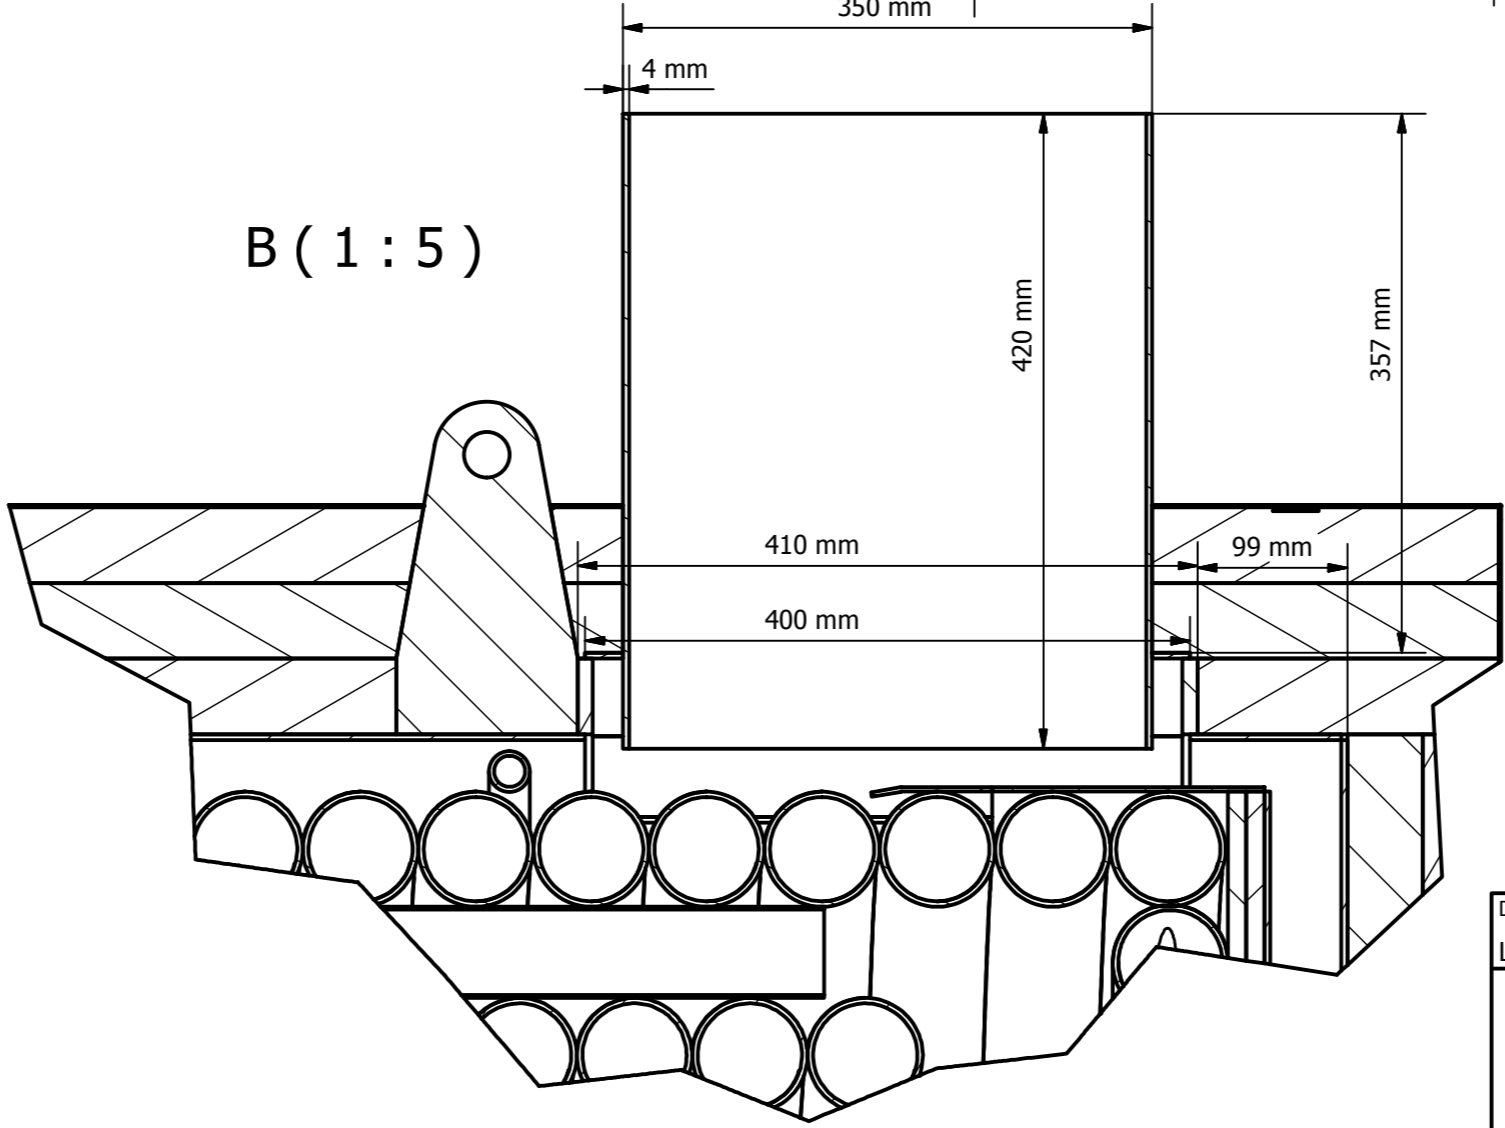

A-A ( 1:12 )

B ( 1 : 5 )

**AB&Co**  
**TT BOILERS**

Designed by LN	Date 20-03-2013	Checked by	Approved by	Date	Order No. VTO1000
AB&CO · TT BOILERS Copenhagen, Denmark			Sheet size A2		
This drawing is the property of AB&CO. It may not be used, copied or handed to any third party or otherwise disposed of without written permission from AB&CO.			Drawing no. STD-Assey-VTO1000-D40.idw Approval Drawing no. ---		