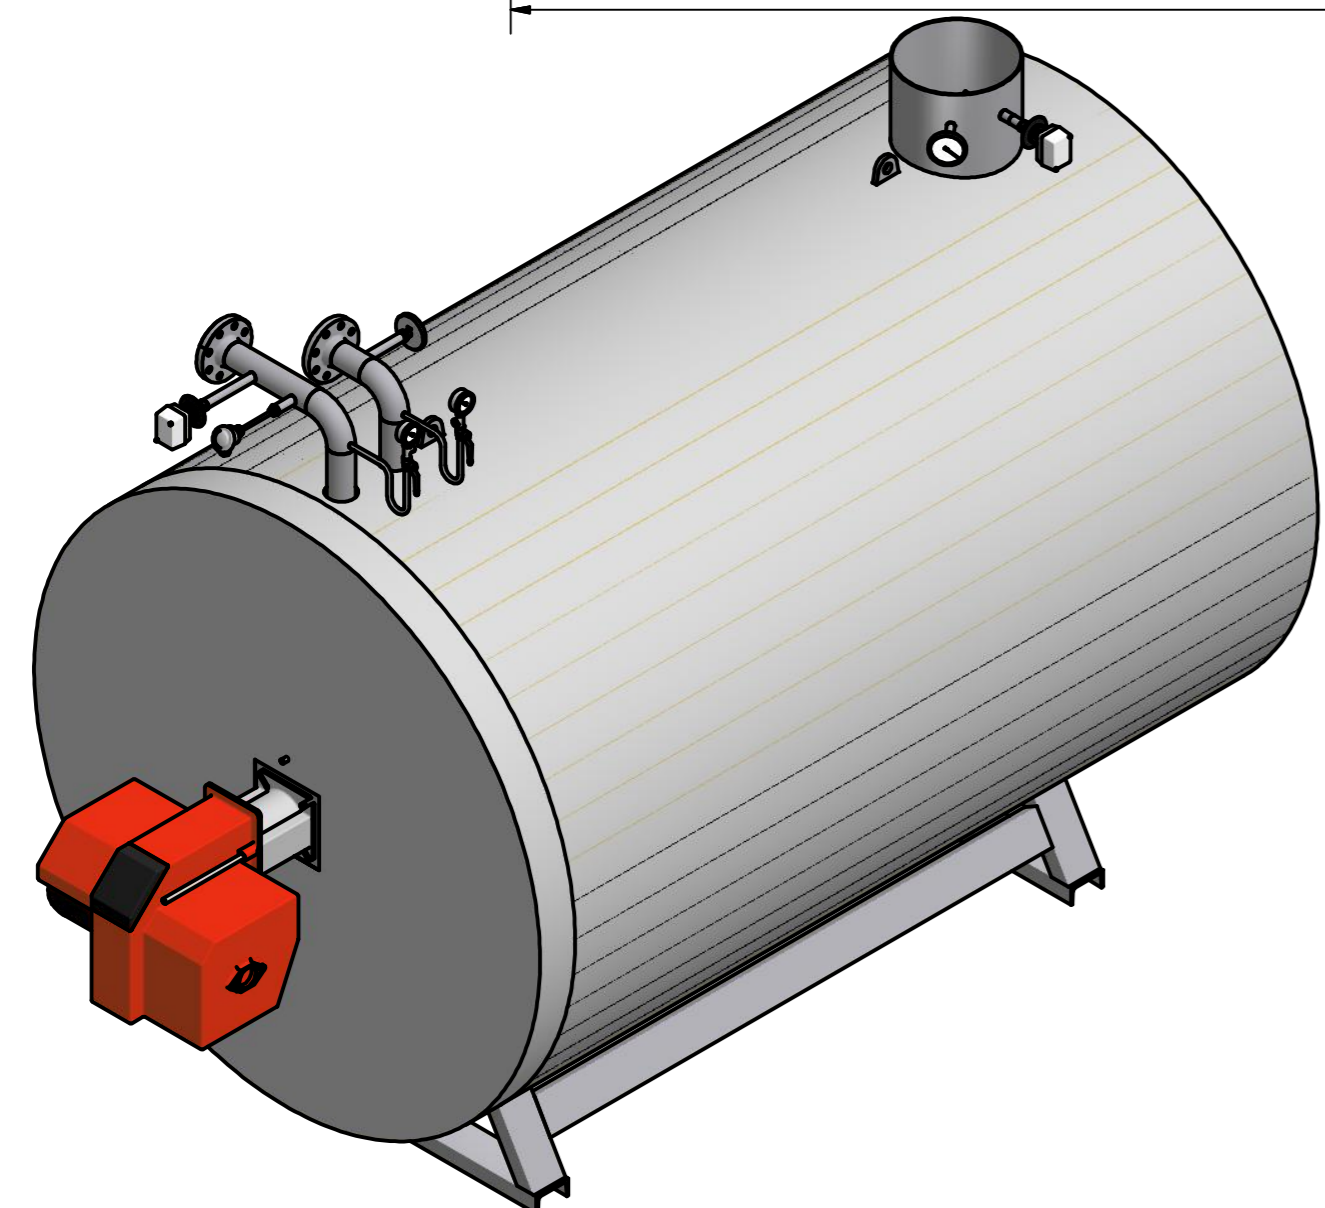

A-A ( 1:12 )

B ( 1 : 5 )

**AB&Co**  
**TT BOILERS**

Designed by LN	Date 20-03-2013	Checked by	Approved by	Date	Order No. VTO1000
AB&CO · TT BOILERS Copenhagen, Denmark			Sheet size A2		
This drawing is the property of AB&CO. It may not be used, copied or handed to any third party or otherwise disposed of without written permission from AB&CO.			Drawing no. STD-Assey-VTO1000-D40.idw Approval Drawing no. ---		