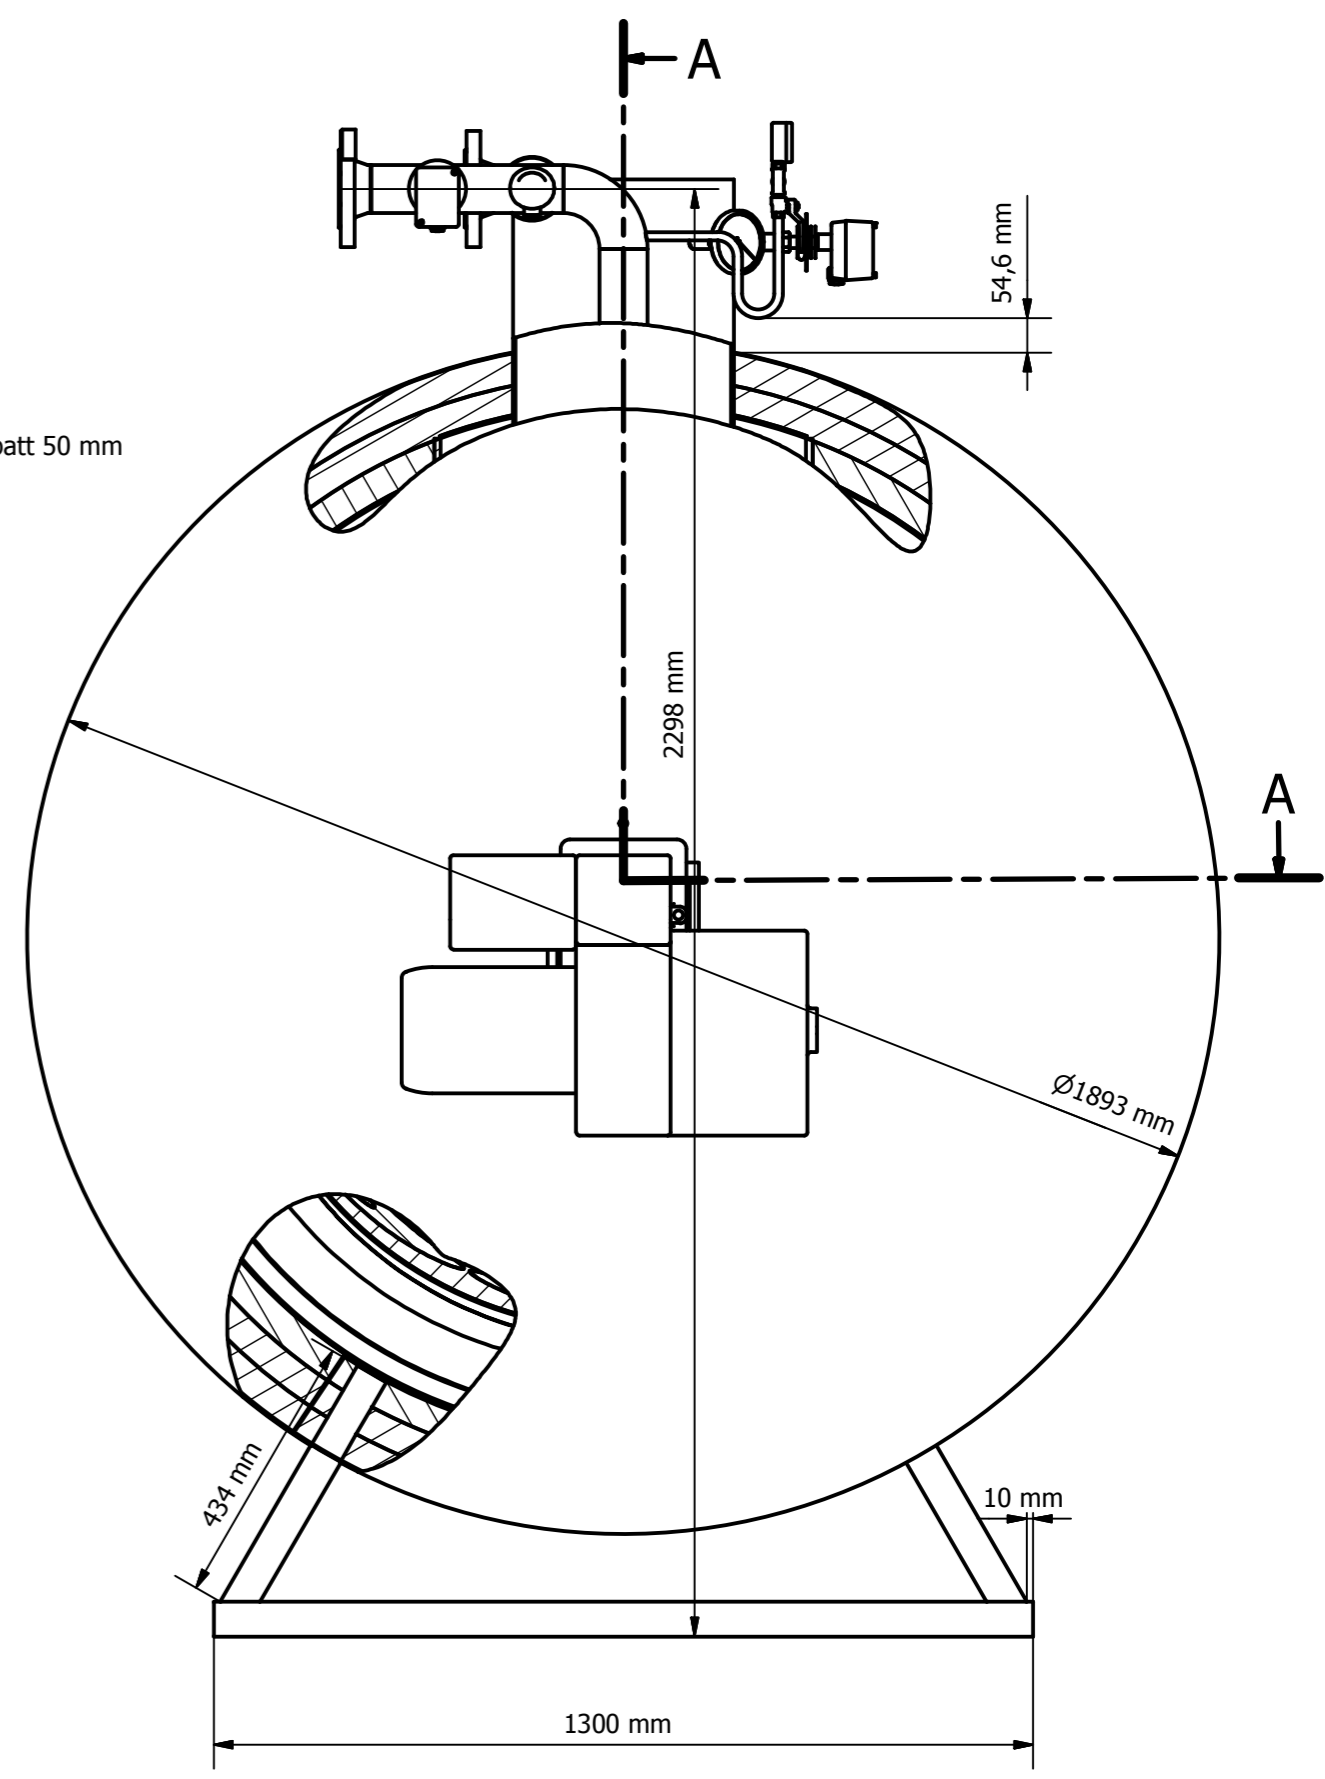

A-A ( 1:12 )

B ( 1 : 5 )

**AB&Co**  
**TT BOILERS**

Designed by LN	Date 20-03-2013	Checked by	Approved by	Date	Order No. VTO1000
AB&CO · TT BOILERS Copenhagen, Denmark			Sheet size A2		
This drawing is the property of AB&CO. It may not be used, copied or handed to any third party or otherwise disposed of without written permission from AB&CO.			Drawing no. STD-Assey-VTO1000-D40.idw Approval Drawing no. ---		