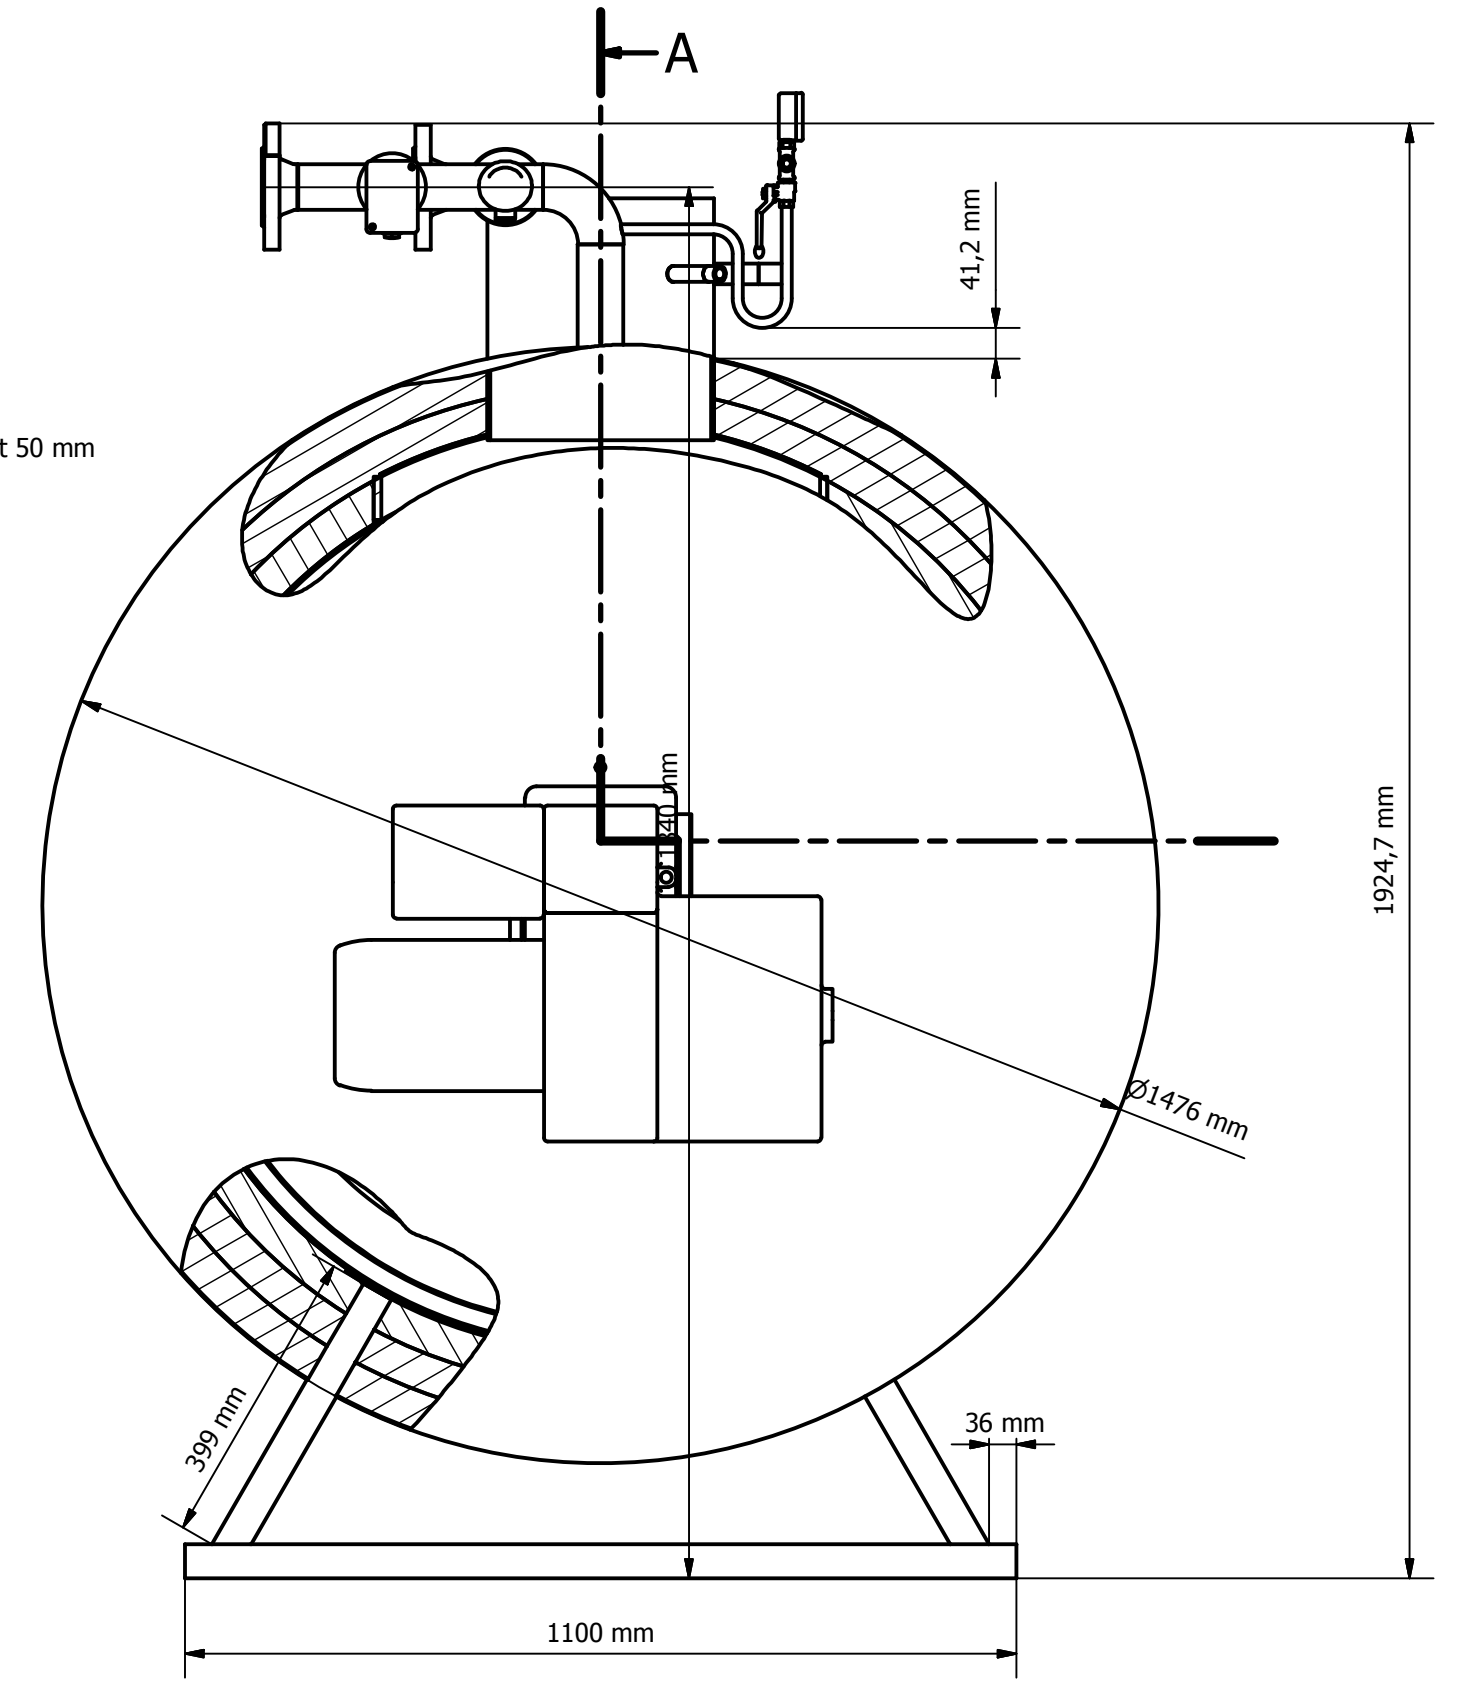

A-A (1:10)

B (1 : 5)

AB&Co
TT BOILERS

Designed by LN	Date 18-03-2013	Checked by	Approved by	Date	Order No. VTO400
AB&CO · TT BOILERS Copenhagen, Denmark			Drawing no. STD-Assey-VTO600-D40.idw		
Sheet size A2			Approval Drawing no. ---