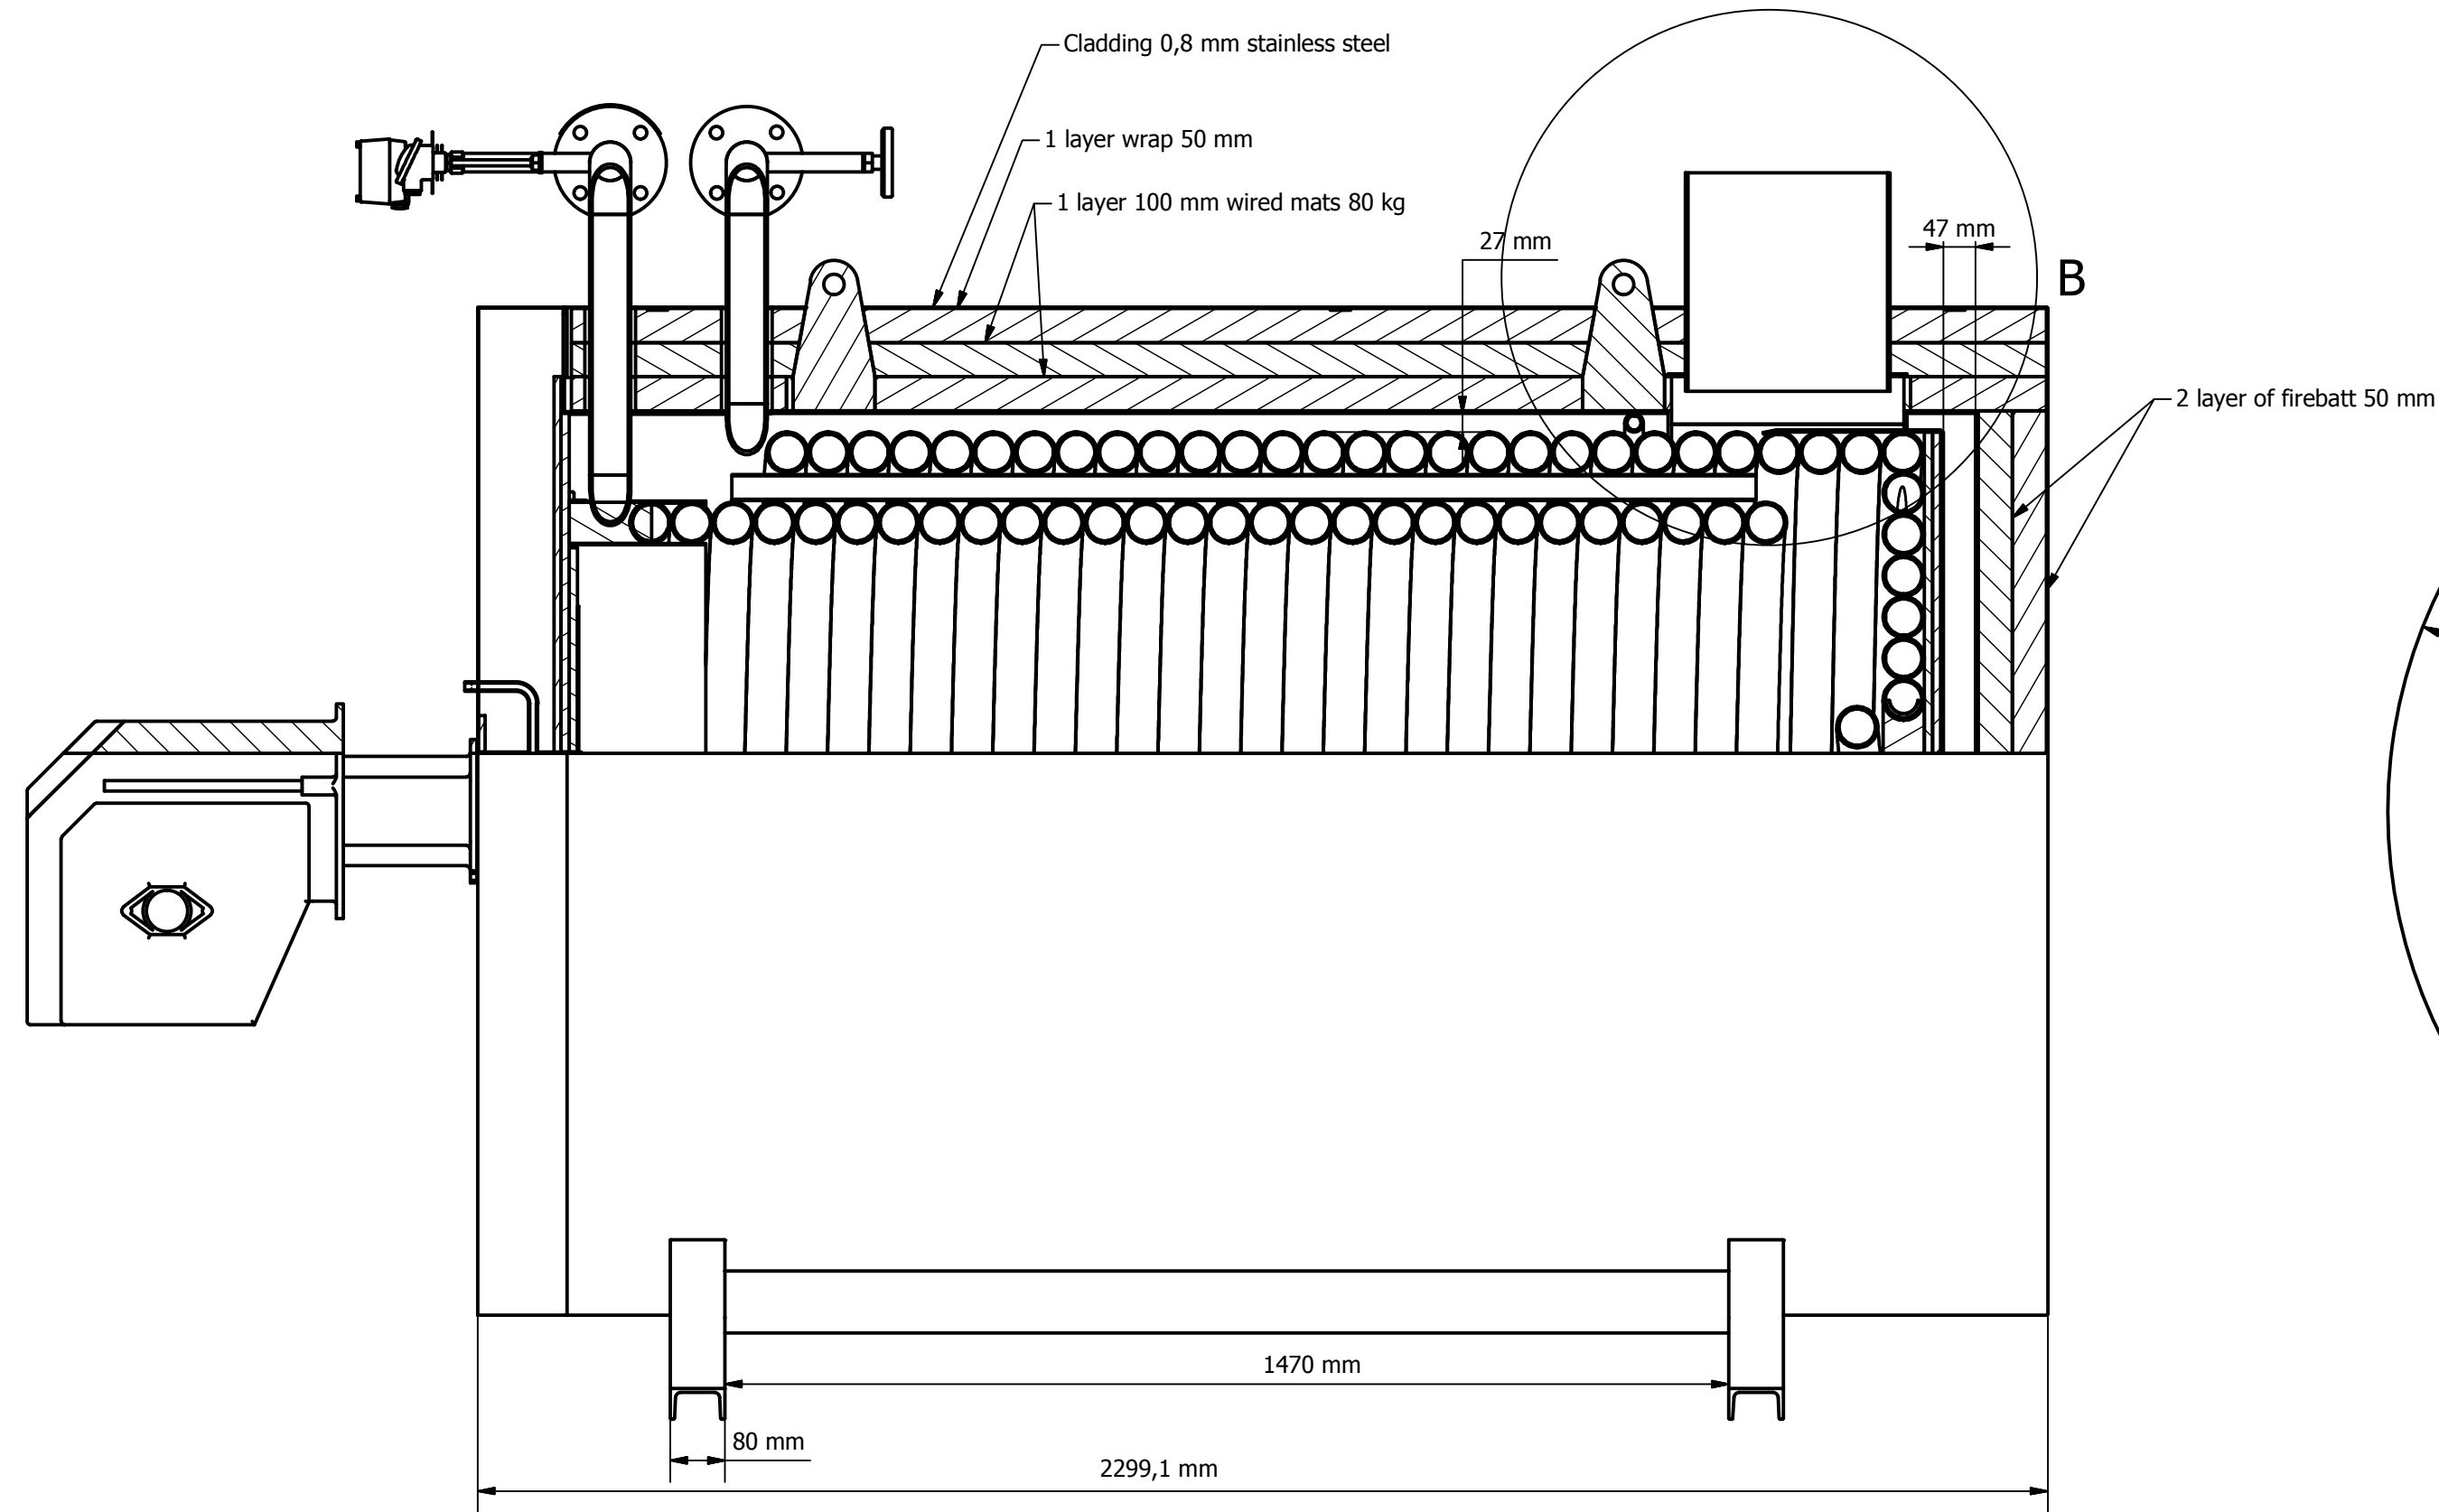

A-A (1:10)

B (1 : 5)

AB&Co
TT BOILERS

Designed by LN	Date 18-03-2013	Checked by	Approved by	Date	Order No. VTO400
AB&CO · TT BOILERS Copenhagen, Denmark			Drawing no. STD-Assey-VTO600-D40.idw		
Sheet size A2			Approval Drawing no. ---