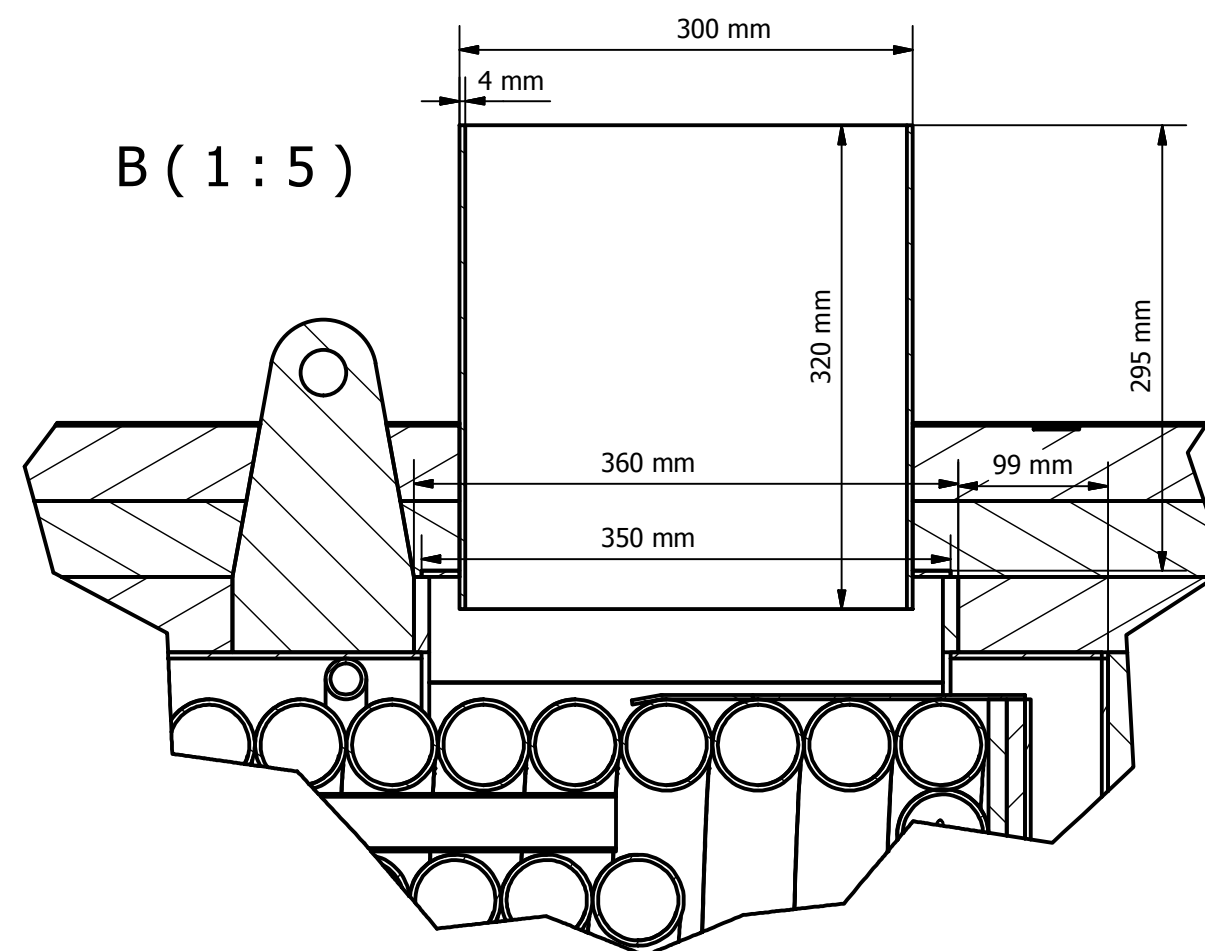

B (1 : 5)

AB&Co
TT BOILERS

Designed by LN	Date 18-03-2013	Checked by	Approved by	Date	Order No. VTO400
AB&CO · TT BOILERS Copenhagen, Denmark			Drawing no. STD-Assey-VTO600-D40.idw		
Sheet size A2			Approval Drawing no. ---